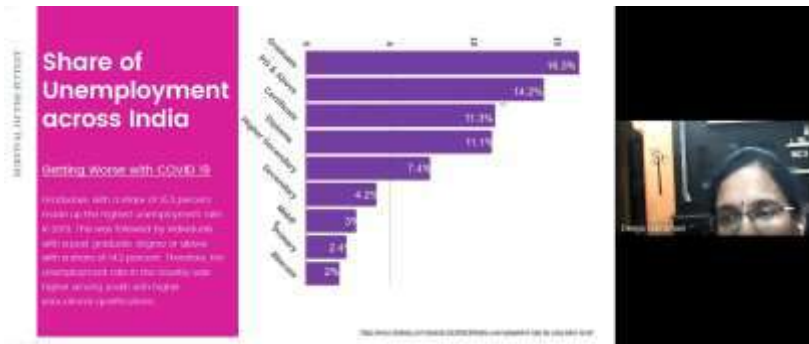

## Overview of the webinar

The webinar was mainly focused about the career guidance for women. The women who follow the crowd will usually go on further than the crowd. The women who walks alone is likely to find herself in place no one has ever been before. The age of women doesn't mean a thing. The best times are played on the fiddles . The things women have yet to learn is nobody gives you power you just take it. Women are the largest untapped reservoir of talent in the world. Here the wonderful and successful women for our program. The chief guest of the day Mrs.Deepa Subramani B.Tech, shared the journey of her personal and professional life achievements in this webinar. She gave a complete awareness about the focus on career guidance to the participants. The webinar is carried over 1 hours from 3.00pm to 4.00pm through live on YouTube/Google meet on 10.11.2020. Overall 142 participants has attended this webinar from 20 different institutions and 4 states were observed from the you tube comment box. The overall feedback about the webinar were tremendously positive. Participants of this webinar has requested us to conduct more inspring programs on women empowerment and general guidance towards the career .